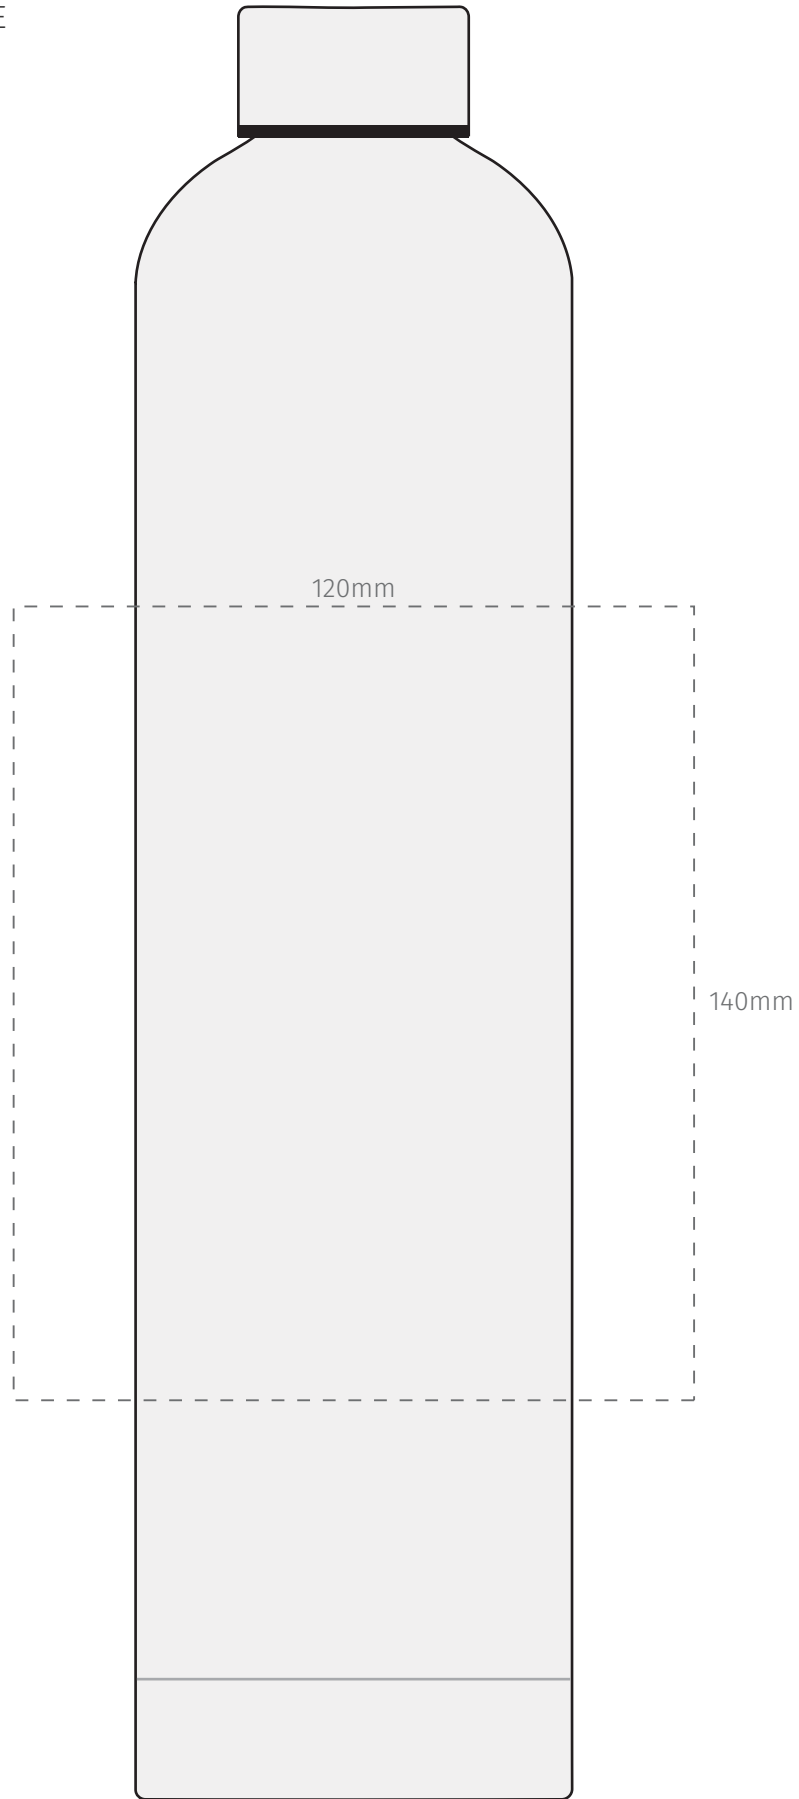

TEMPLATE:

■ THRIVE THERMO BOTTLE

Item shown at 75% actual size when viewed on A4 paper

BRANDING - Screenprint

Max branding area 120 x 140mm

TEMPLATE:

Item shown at 75% actual size when viewed on A4 paper

BRANDING - Engraving

Max branding area 40 x 150mm

TEMPLATE:

Item shown at 75% actual size when viewed on A4 paper

BRANDING - Digital Rotary

Max branding area 235.6 x 245mm