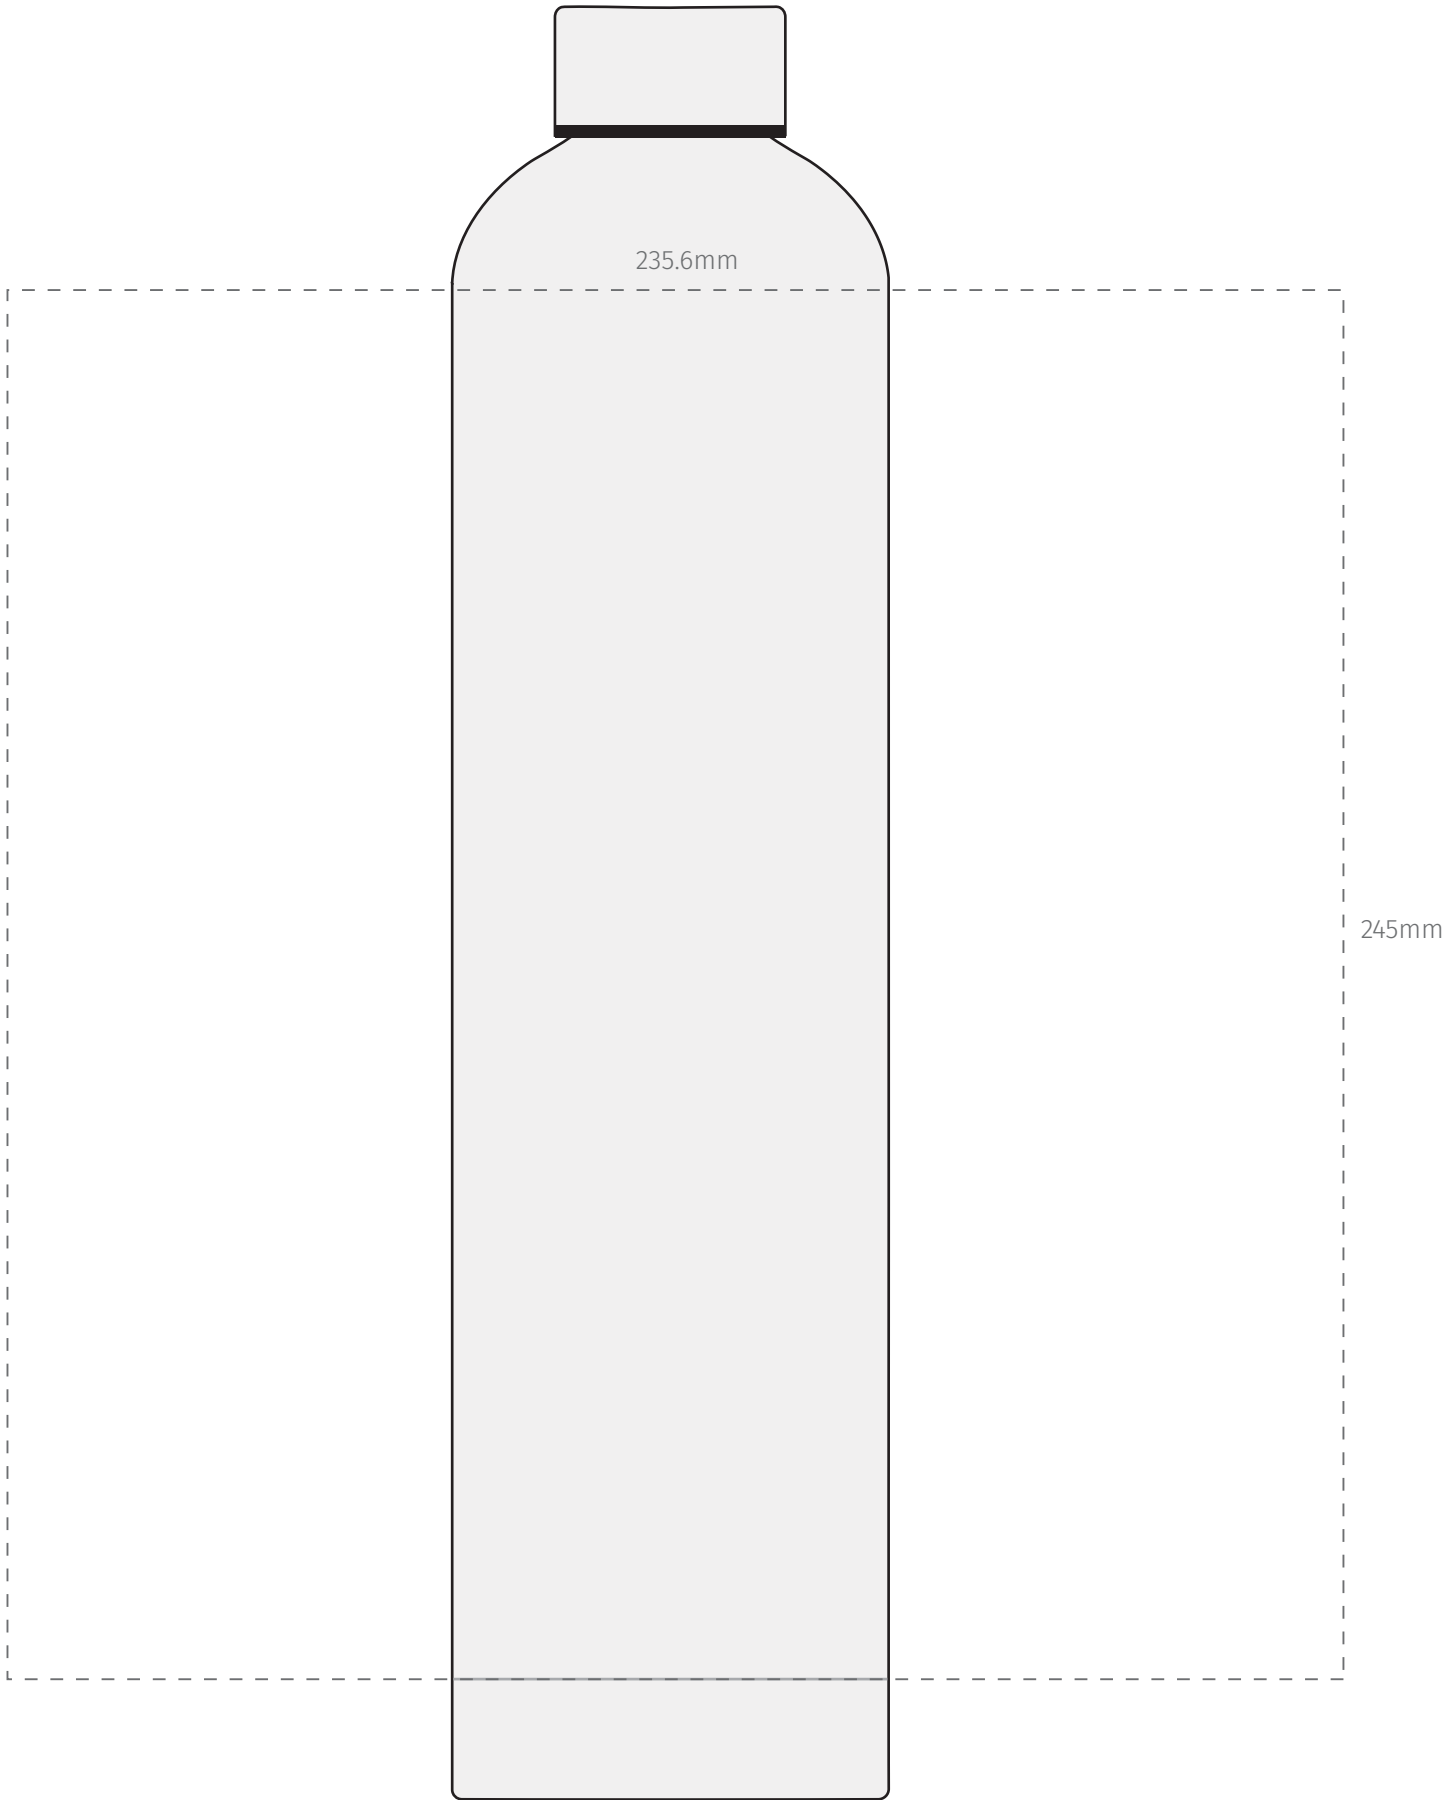

TEMPLATE:

■ THRIVE THERMO BOTTLE

Item shown at 75% actual size when viewed on A4 paper

BRANDING - Screenprint

Max branding area 120 x 140mm

TEMPLATE:

Item shown at 75% actual size when viewed on A4 paper

BRANDING - Engraving

Max branding area 40 x 150mm

TEMPLATE:

Item shown at 75% actual size when viewed on A4 paper

BRANDING - Digital Rotary

Max branding area 235.6 x 245mm